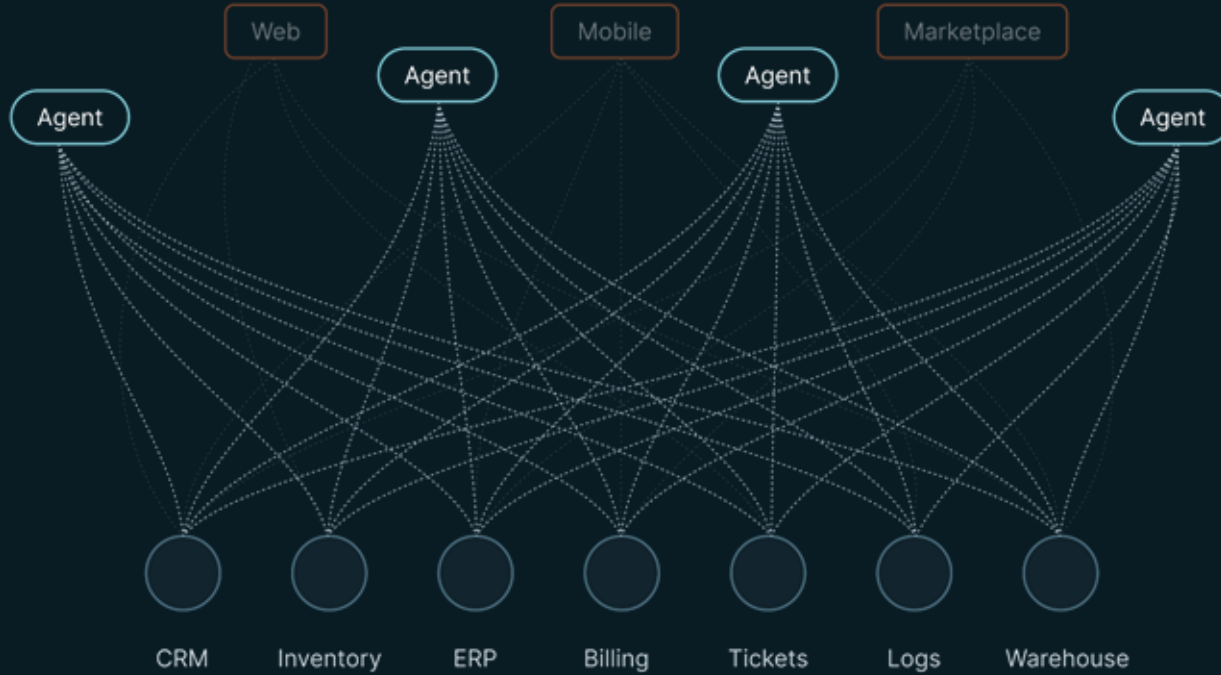

**Matt DeBergalis**

CEO & Co-Founder  
Apollo GraphQL

# GraphQL in the AI era

# The modern enterprise is built on silos

# Agents have to connect to all of those silos