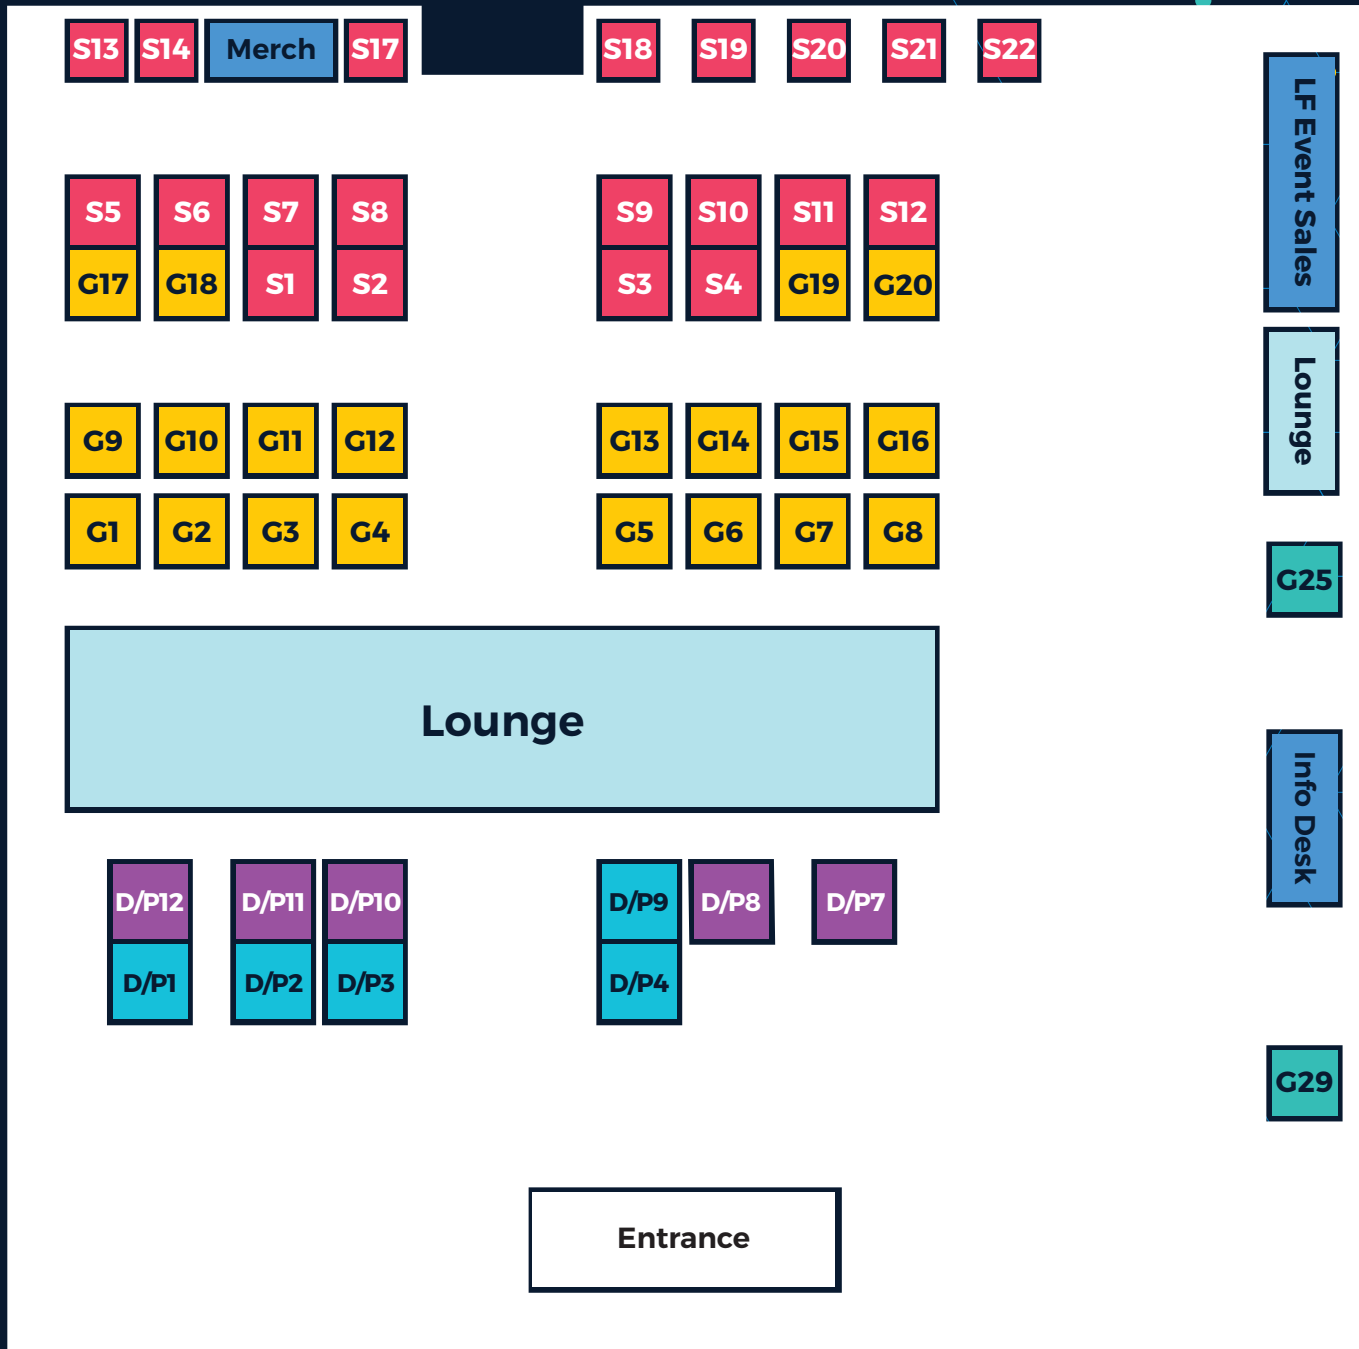

Sponsor Map