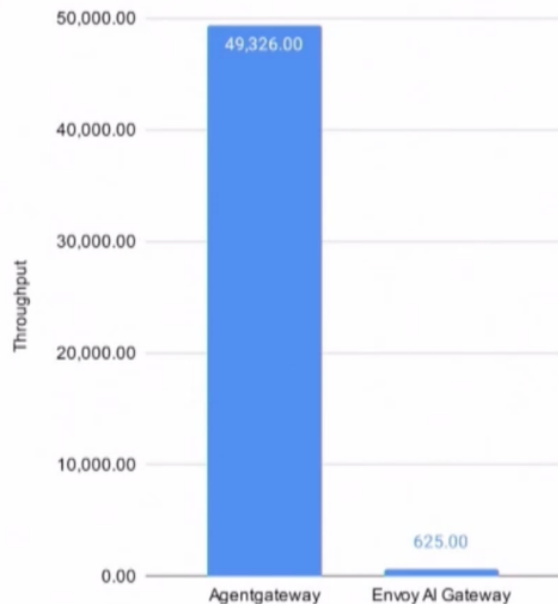

Design Principles

Lessons Applied Building a Next-generation AI Proxy - John Howard

MCP Throughput