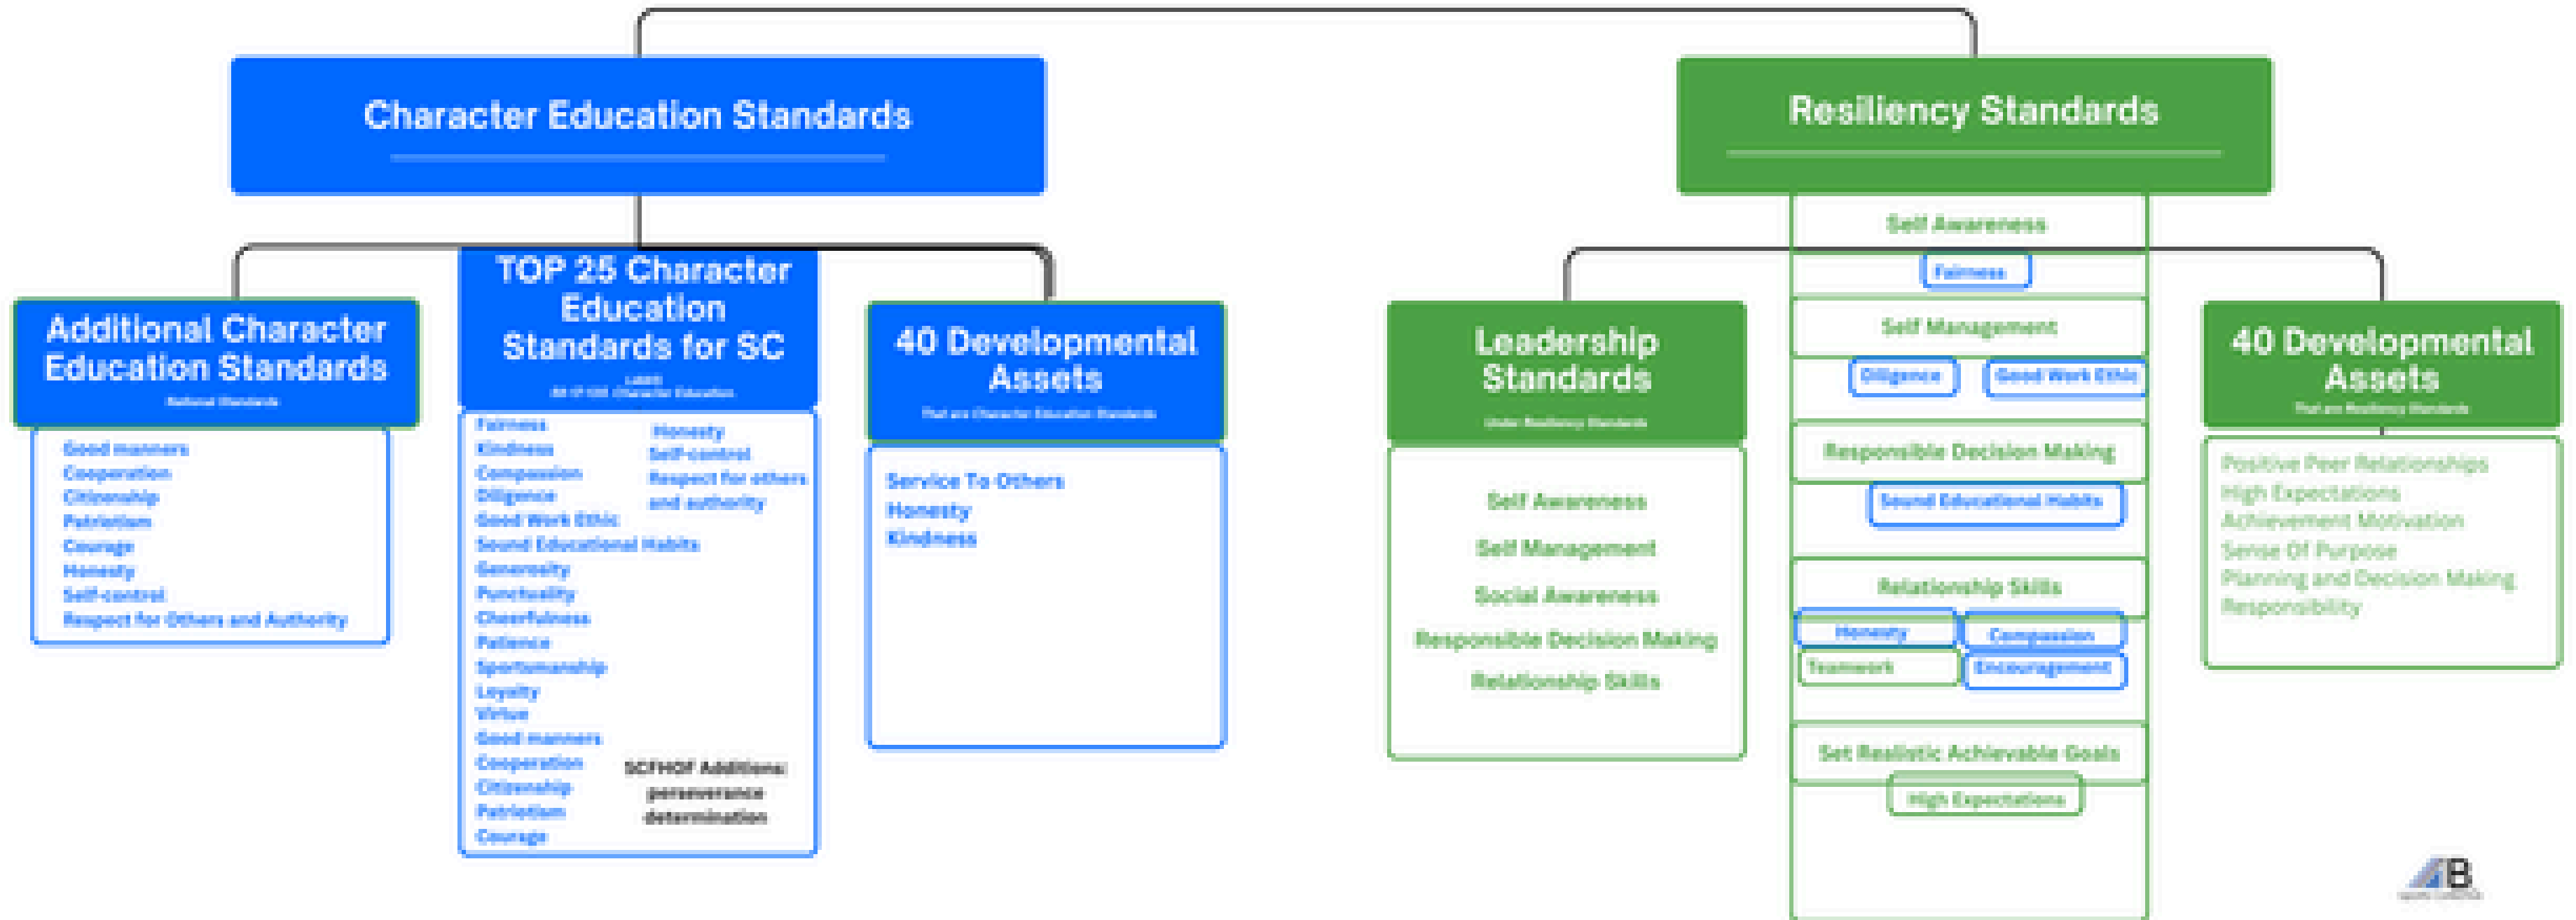

LEADERSHIP
MINUTE™

proprietary and confidential

proprietary and confidential

LEADERSHIP
MINUTE™

CHARACTER EDUCATION & RESILIENCY ROADMAP

LEADERSHIP MINUTE™ MAP

SCHOOLS SIGNED UP AS OF JUNE 2026

OVER 315 SCHOOLS