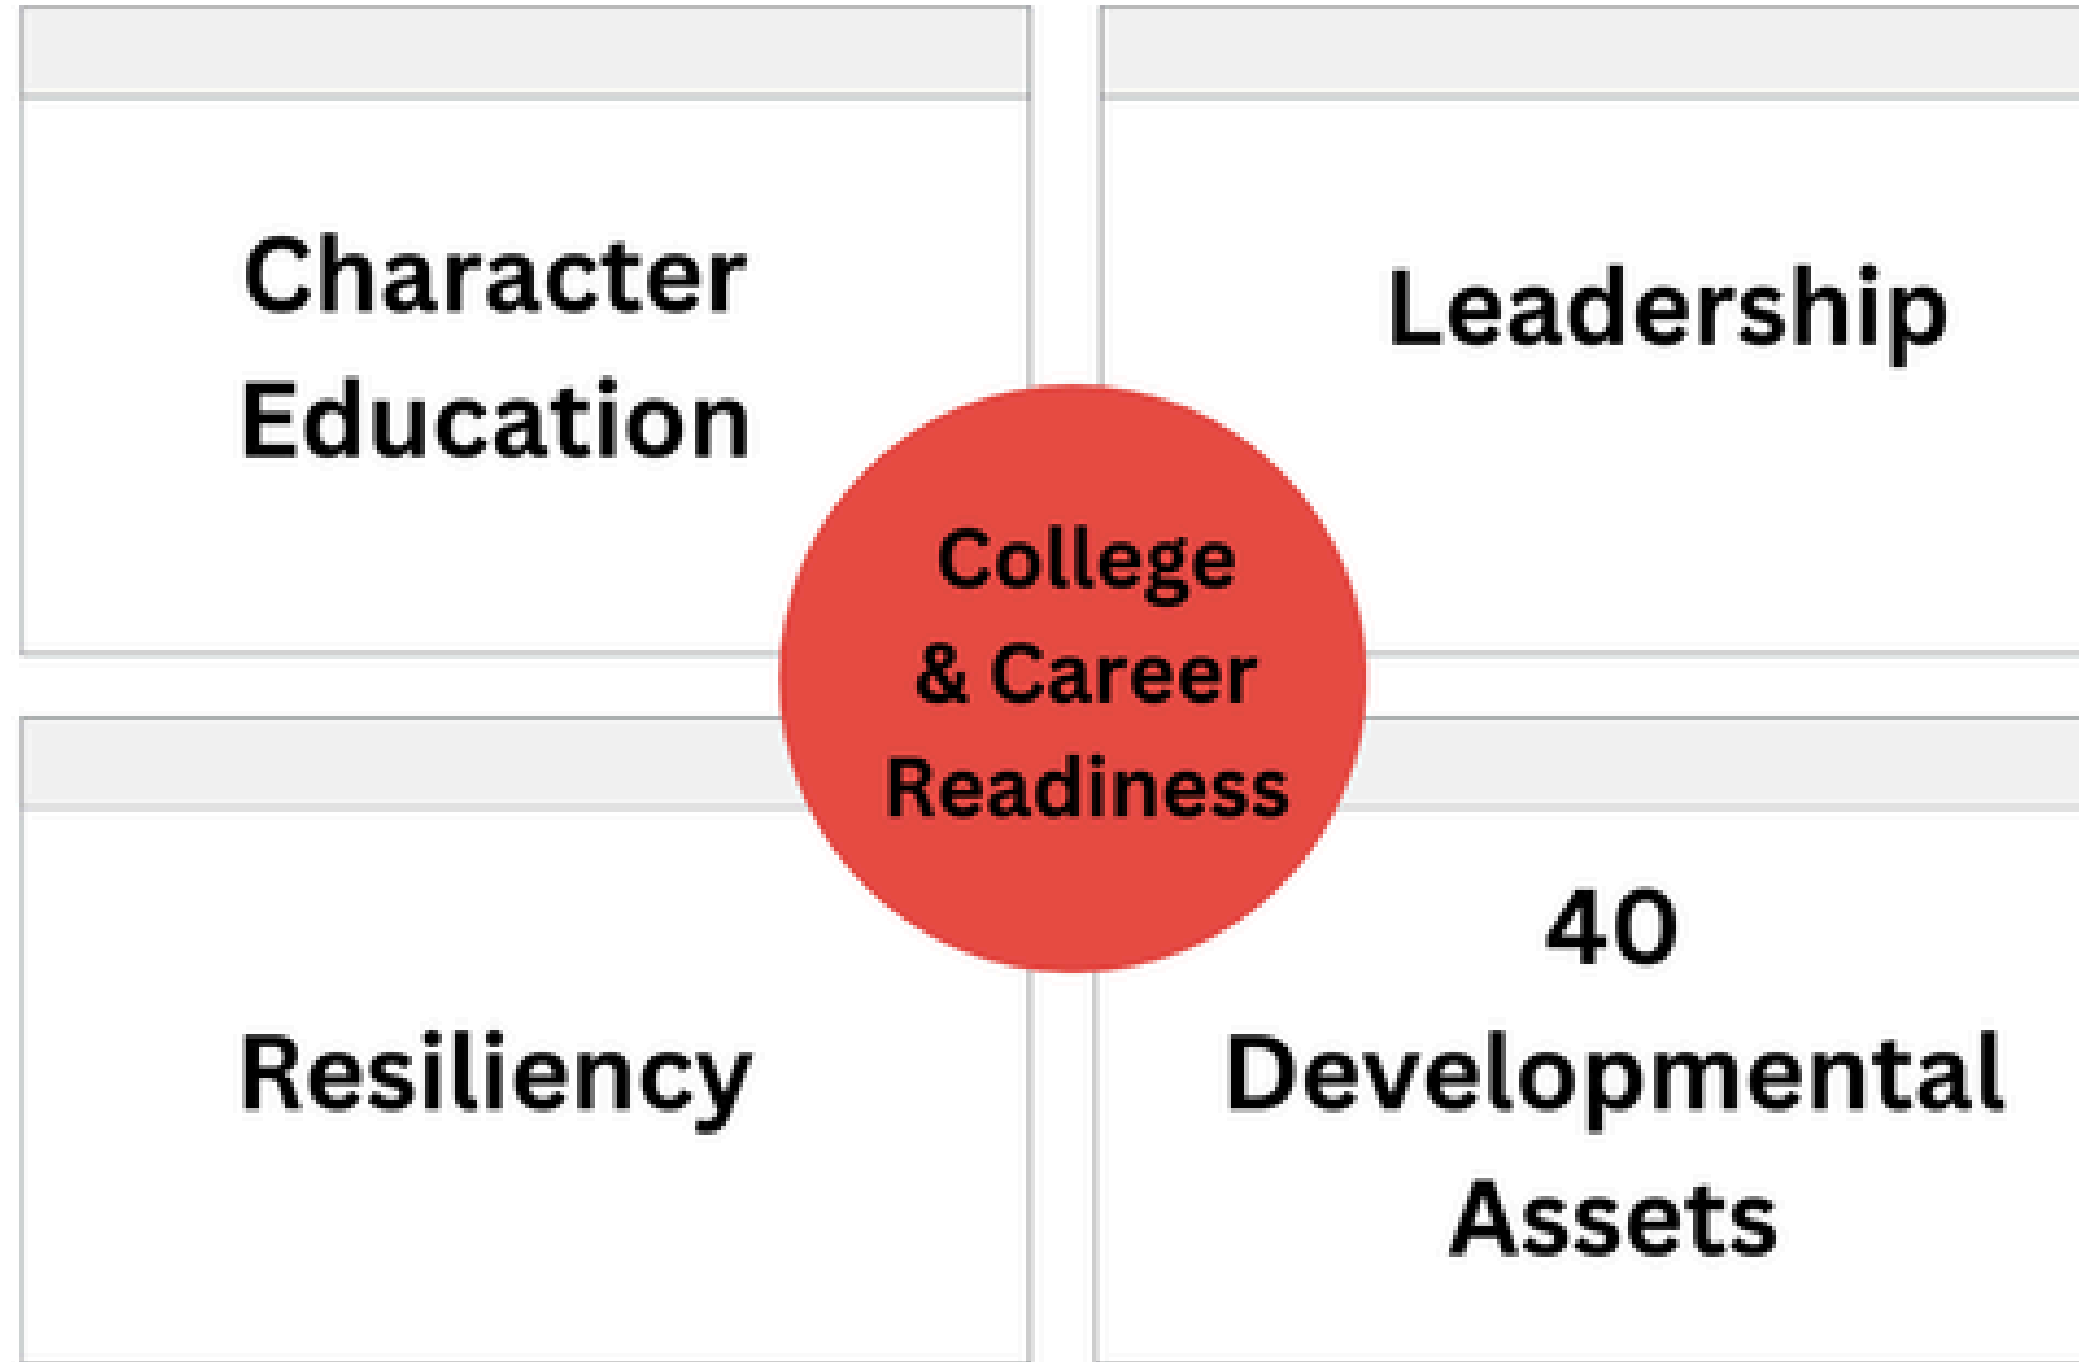

LEADERSHIP
MINUTE™

proprietary and confidential

proprietary and confidential

LEADERSHIP
MINUTE™