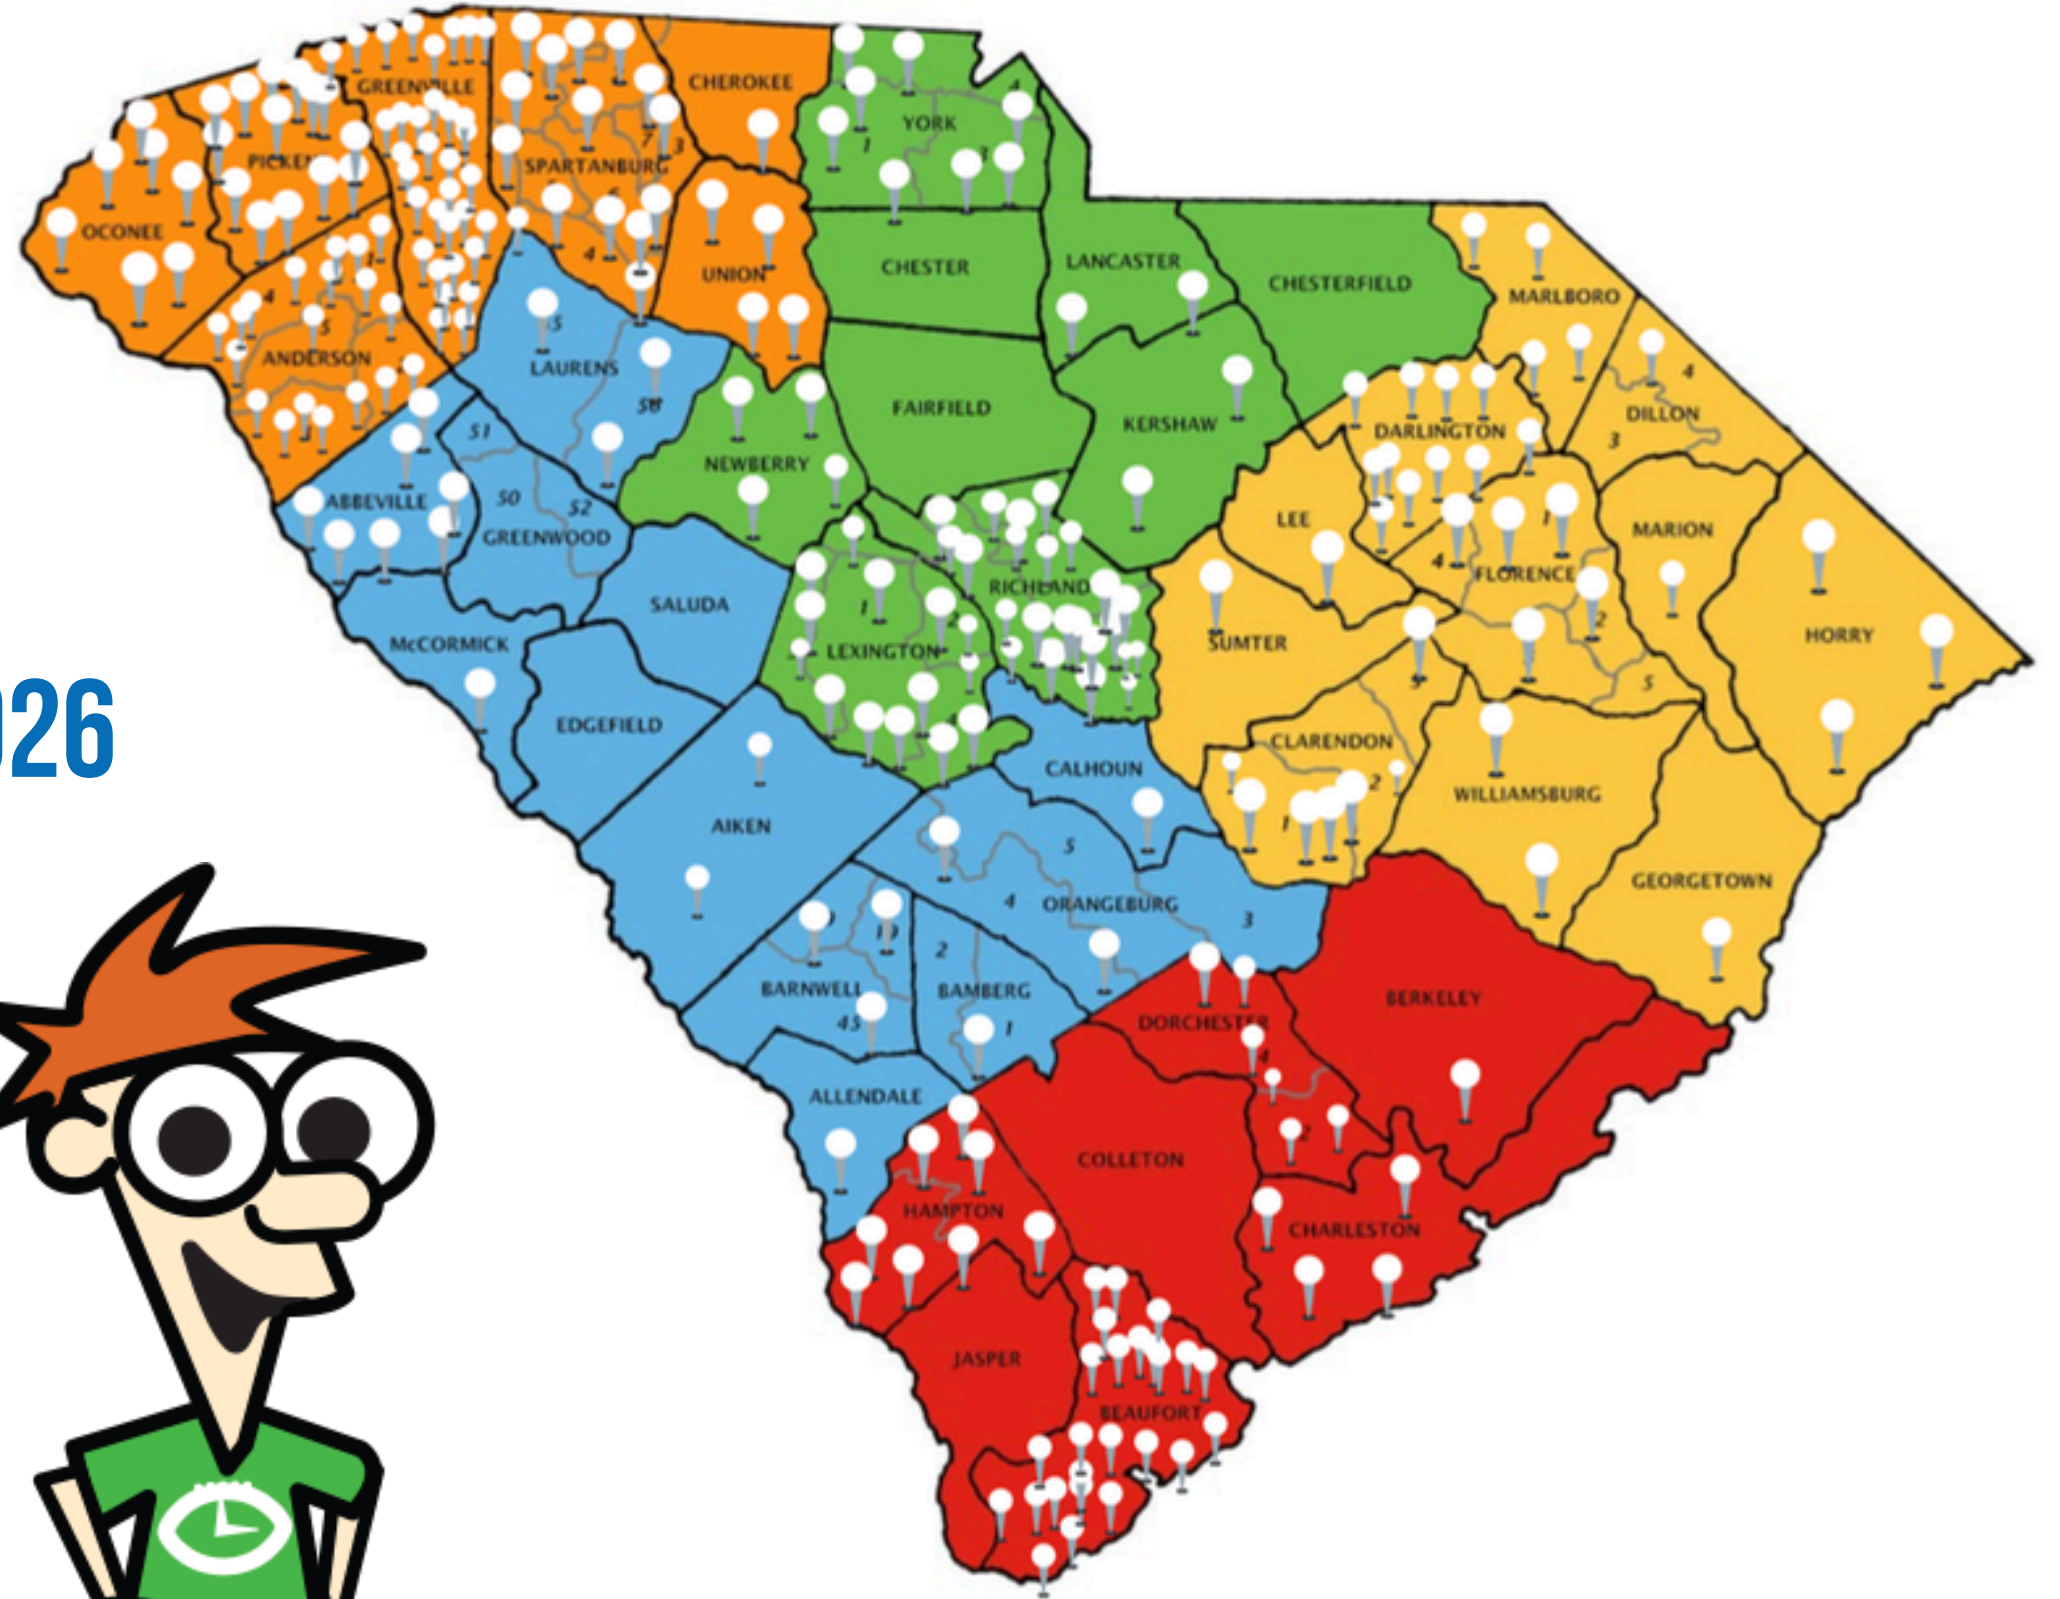

LEADERSHIP
MINUTE™

proprietary and confidential

proprietary and confidential

LEADERSHIP
MINUTE™

CHARACTER EDUCATION & RESILIENCY ROADMAP

LEADERSHIP MINUTE™ MAP

SCHOOLS SIGNED UP AS OF JUNE 2026

OVER 315 SCHOOLS

59 DISTRICTS

**LEADERSHIP
MINUTE™**

**LEADERSHIP
MINUTE™**

USE & VALUE

EASY TO ACCESS

NO SCHEDULE CHANGE REQUIRED

SUPPORTS CURRENT CURRICULUM

IMPACTFUL