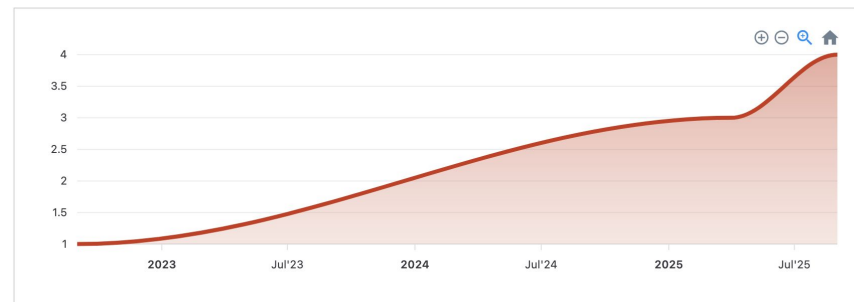

Accepted Over Time