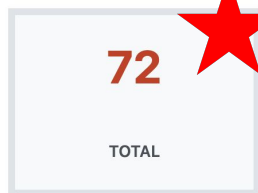

PyTorch Landscape Stats

Projects