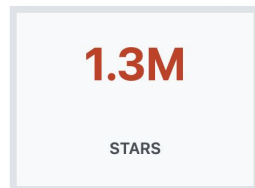

PyTorch Landscape Stats

Projects

Repos

Accepted Over Time