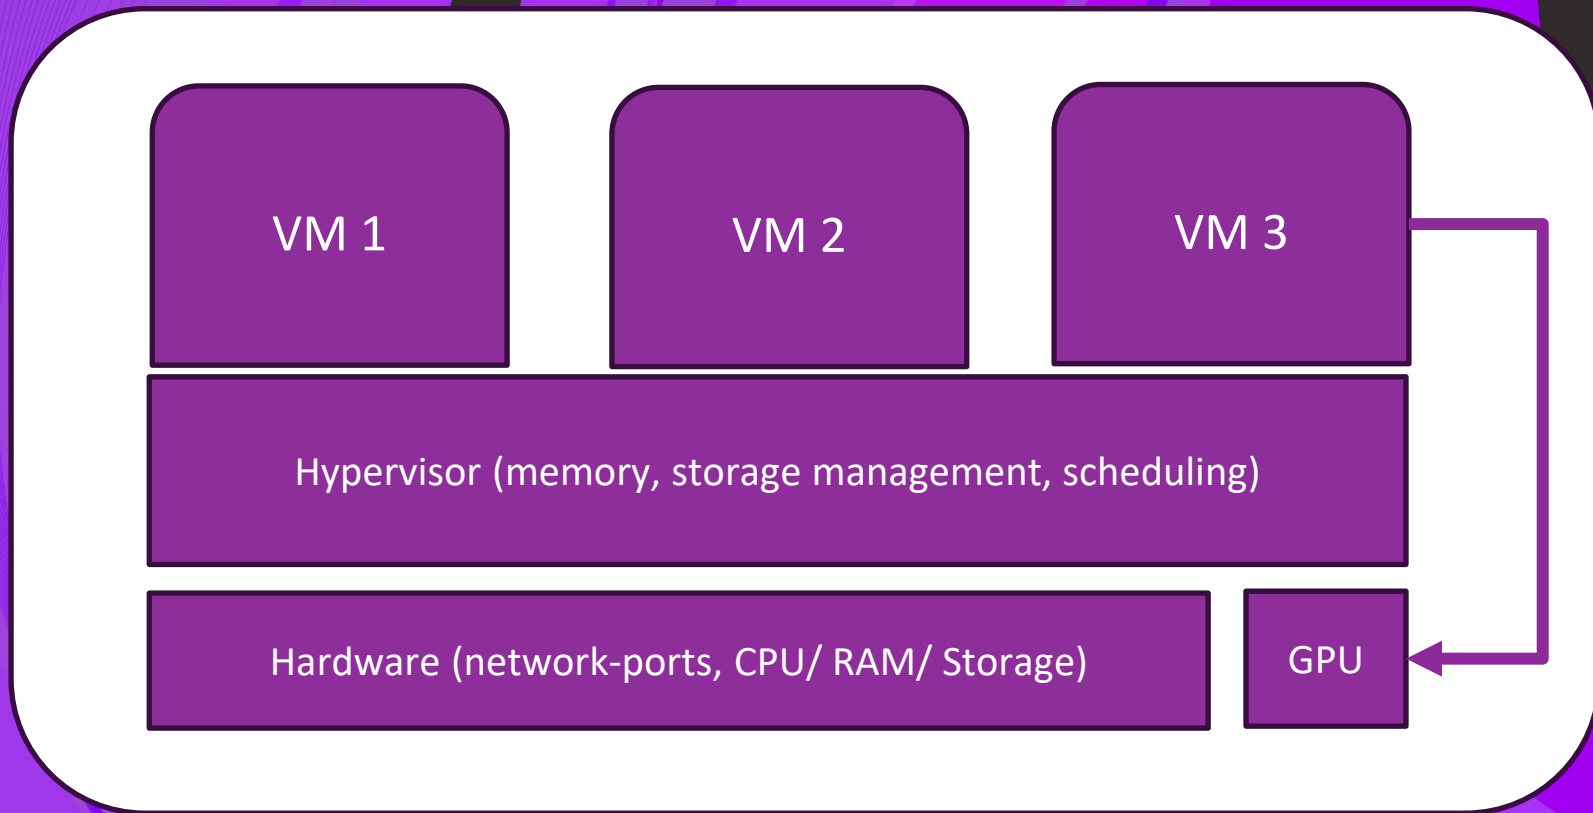

GPU-virtualisation causes challenges