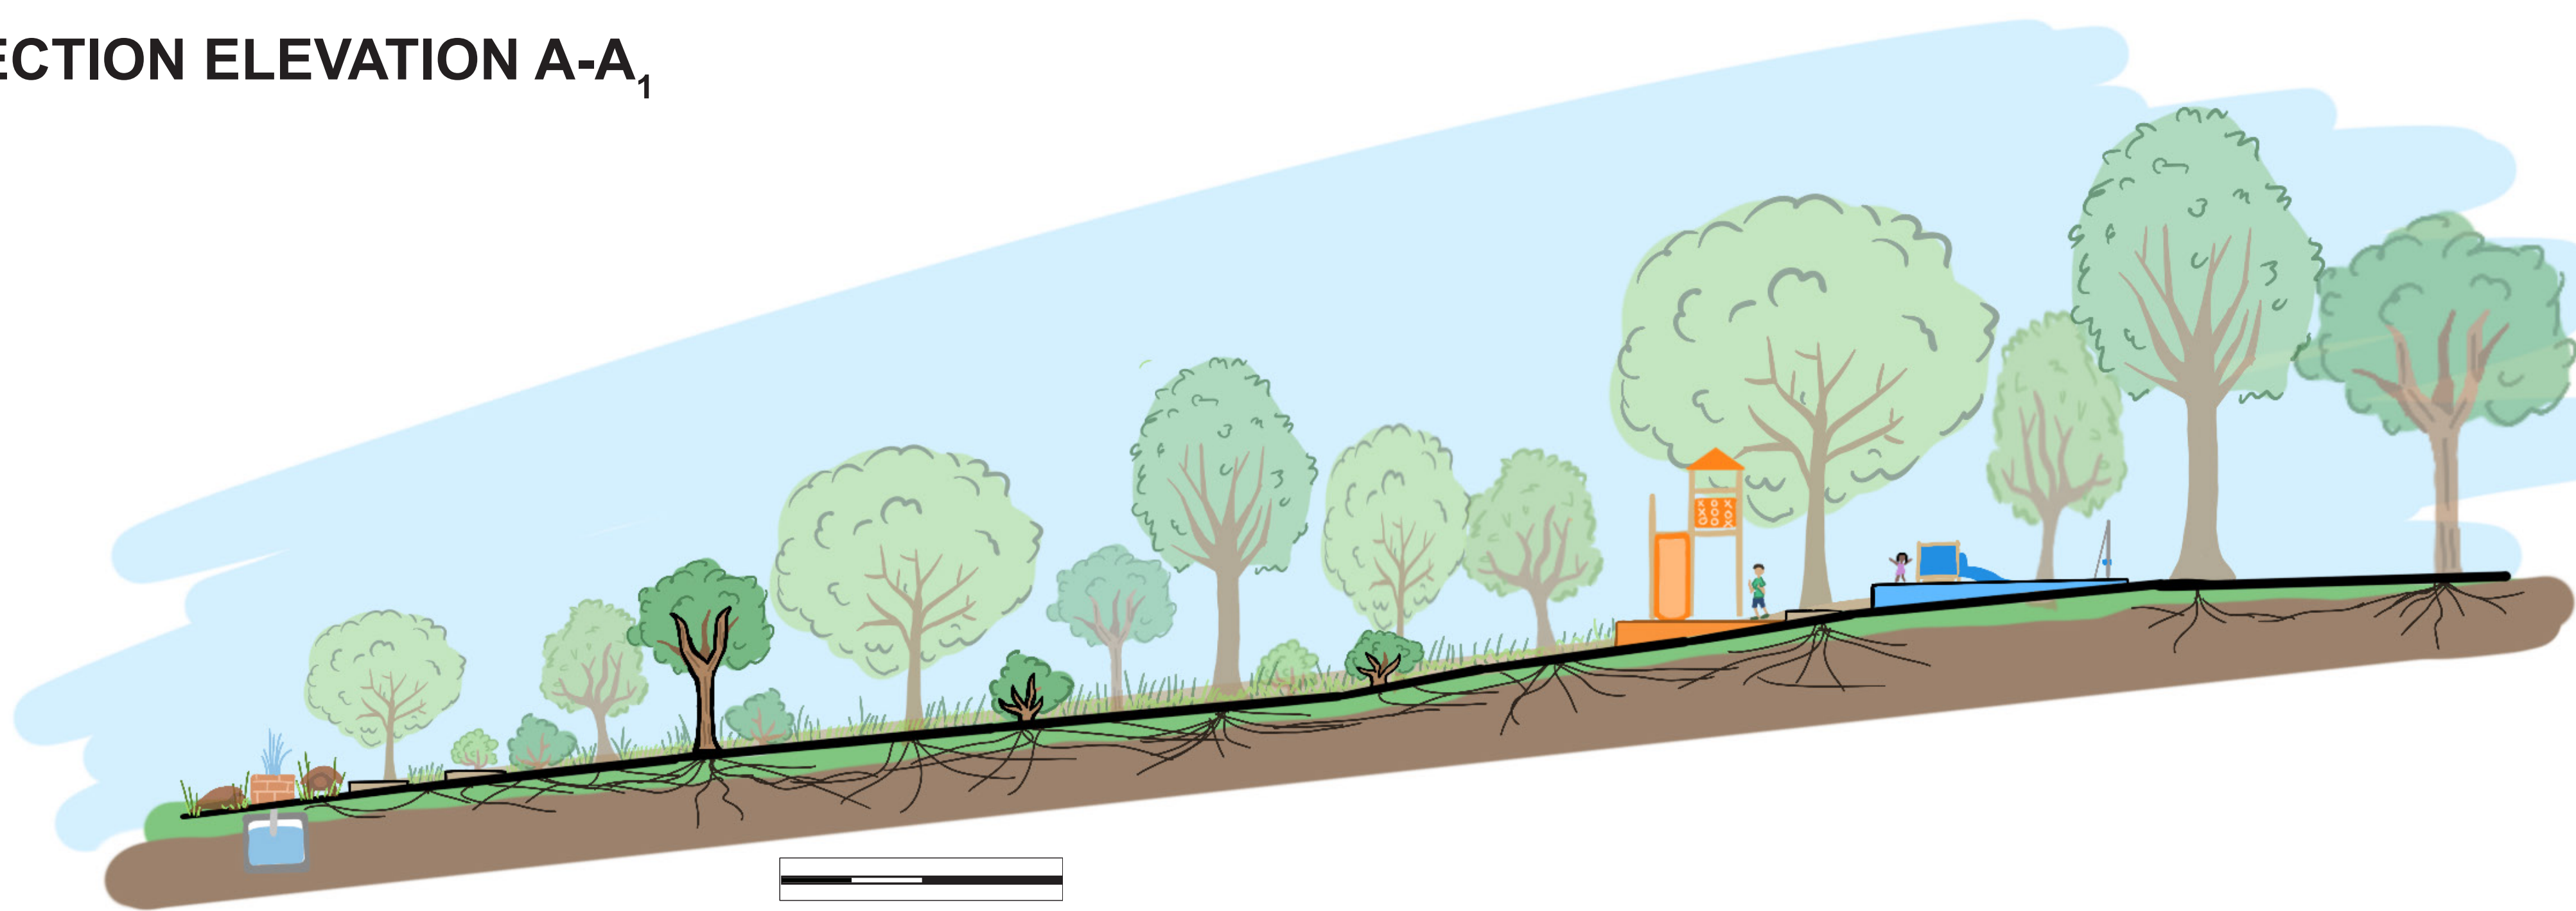

New Carrollton's Agora

Where Everyone is Invited to Connect, Play, and Socialize

Reimagining Vera Cope Weinbach Park to an accesible outdoor space & social venue that celebrates connection, protects MD's ecosystems, & expands the overall reach & use of the park.

0 5 10 20 40 US Feet

SECTION ELEVATION A-A₁

10' 20'