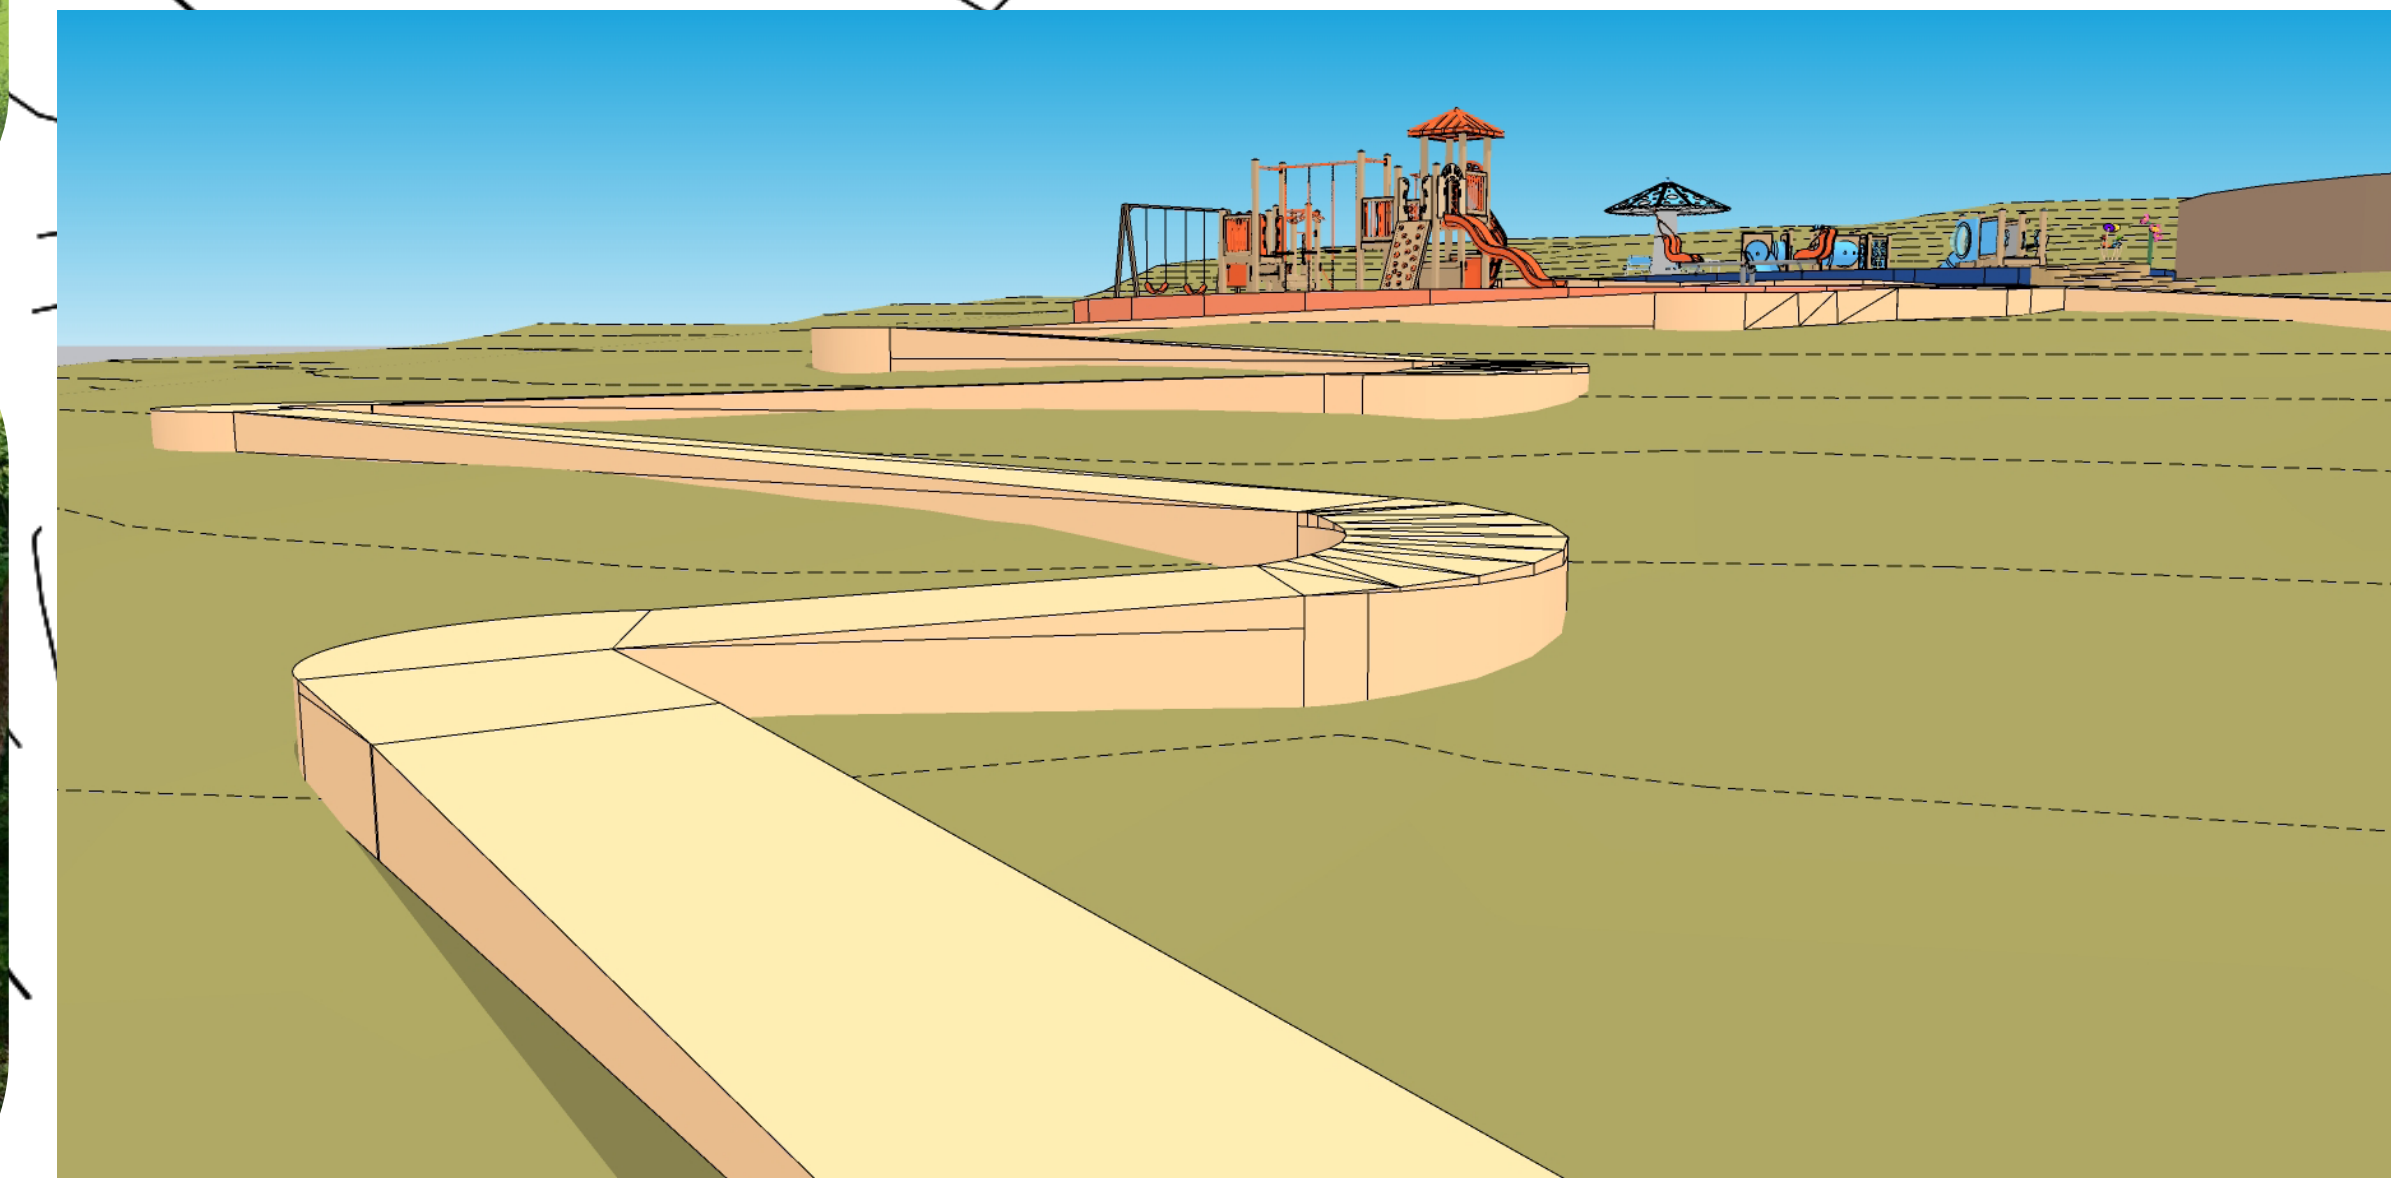

New Carrollton's Agora

Where Everyone is Invited to Connect, Play, and Socialize

Reimagining Vera Cope Weinbach Park to an accesible outdoor space & social venue that celebrates connection, protects MD's ecosystems, & expands the overall reach & use of the park.

0 5 10 20 40 US Feet

SECTION ELEVATION A-A₁

10' 20'