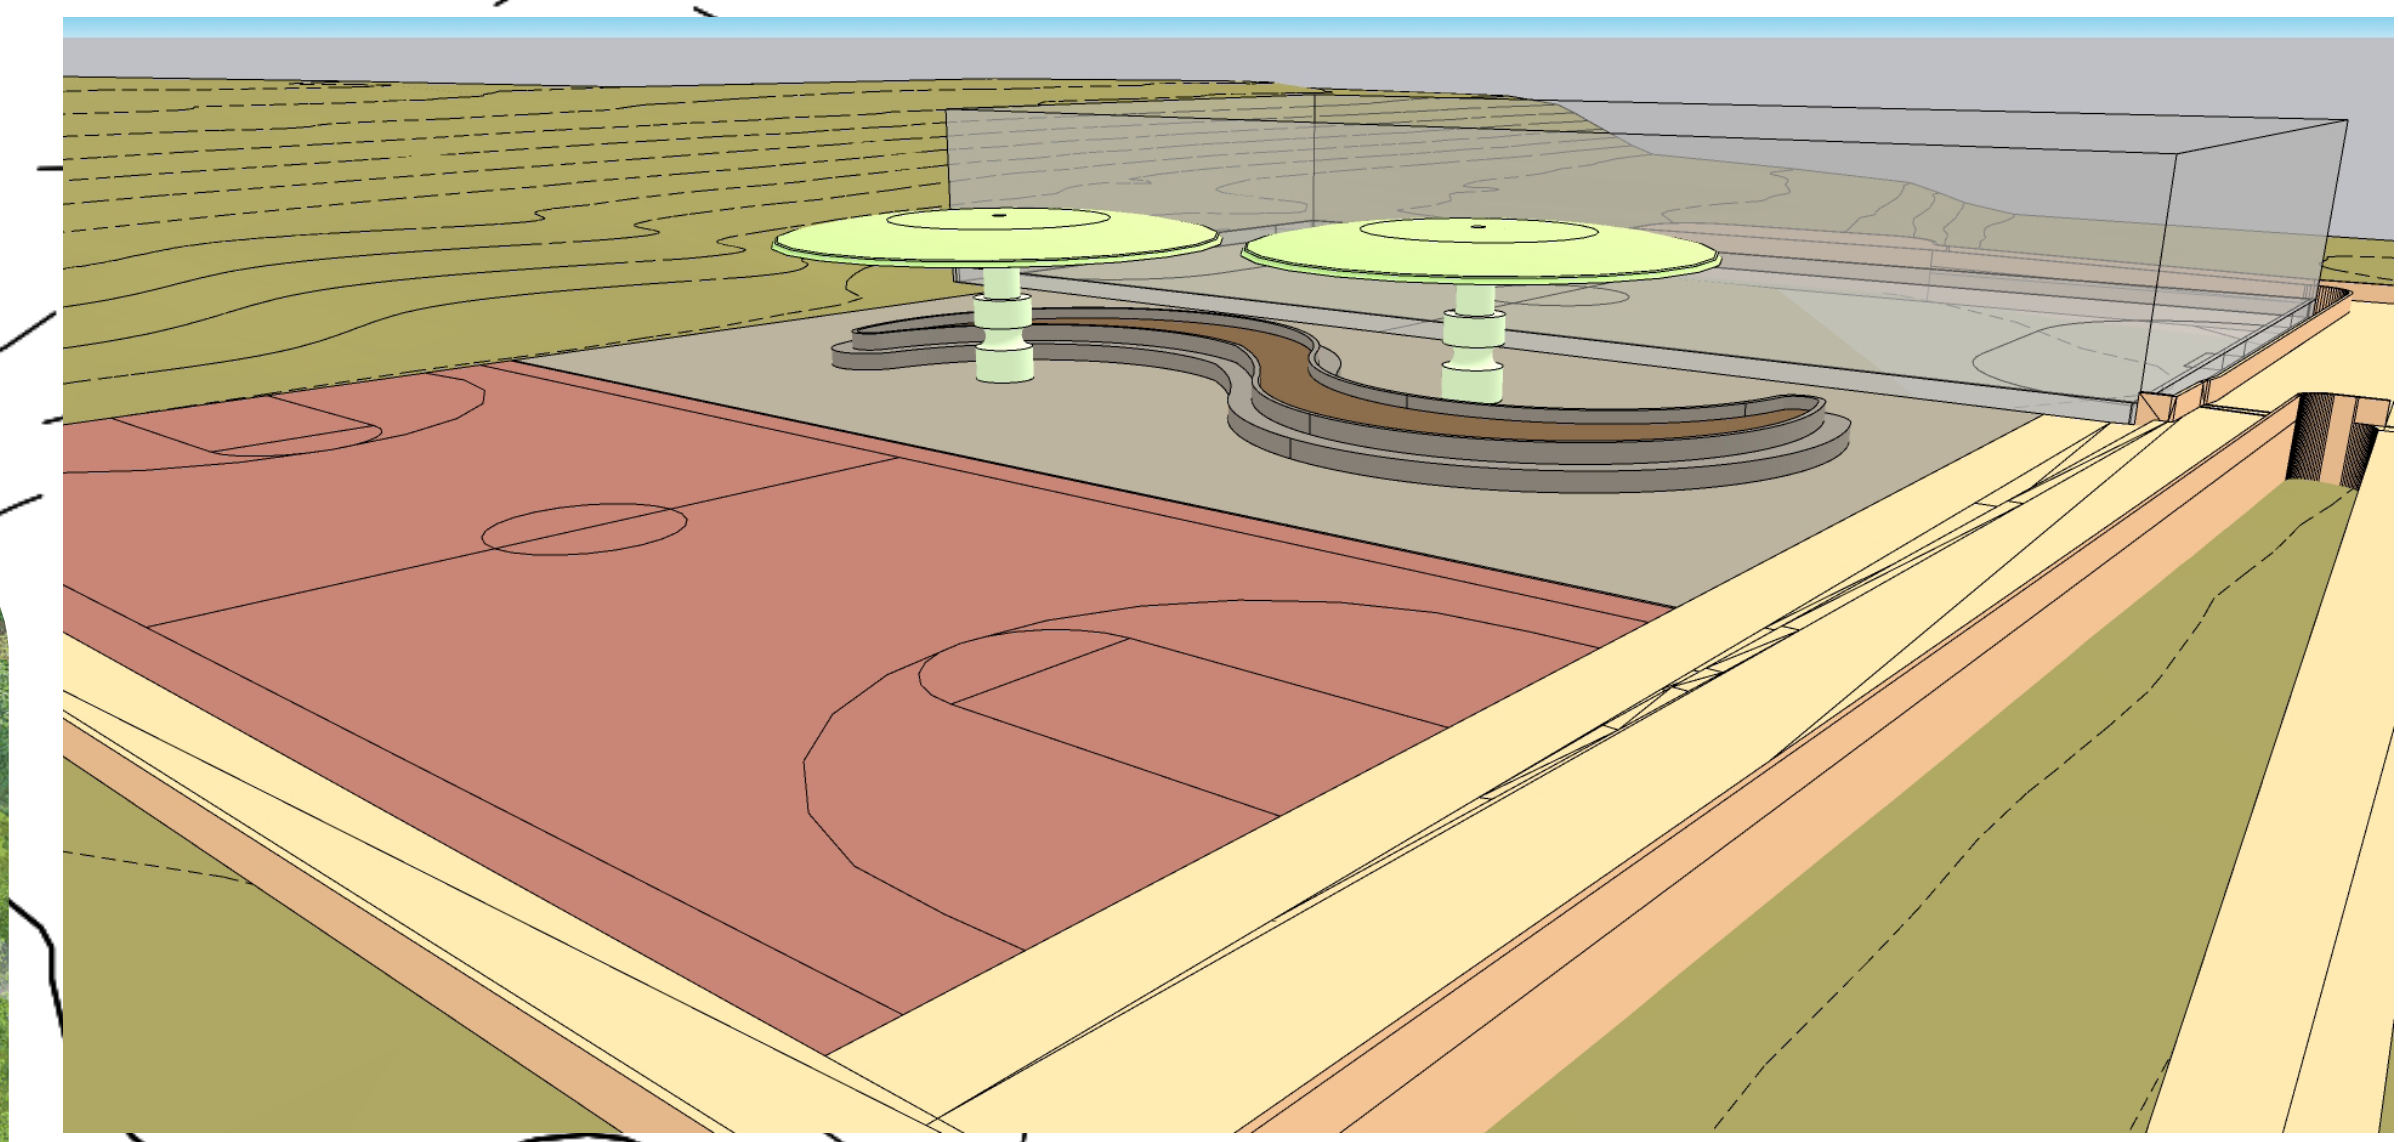

New Carrollton's Agora

Where Everyone is Invited to Connect, Play, and Socialize

Reimagining Vera Cope Weinbach Park to an accesible outdoor space & social venue that celebrates connection, protects MD's ecosystems, & expands the overall reach & use of the park.

0 5 10 20 40 US Feet

SECTION ELEVATION A-A₁

10' 20'