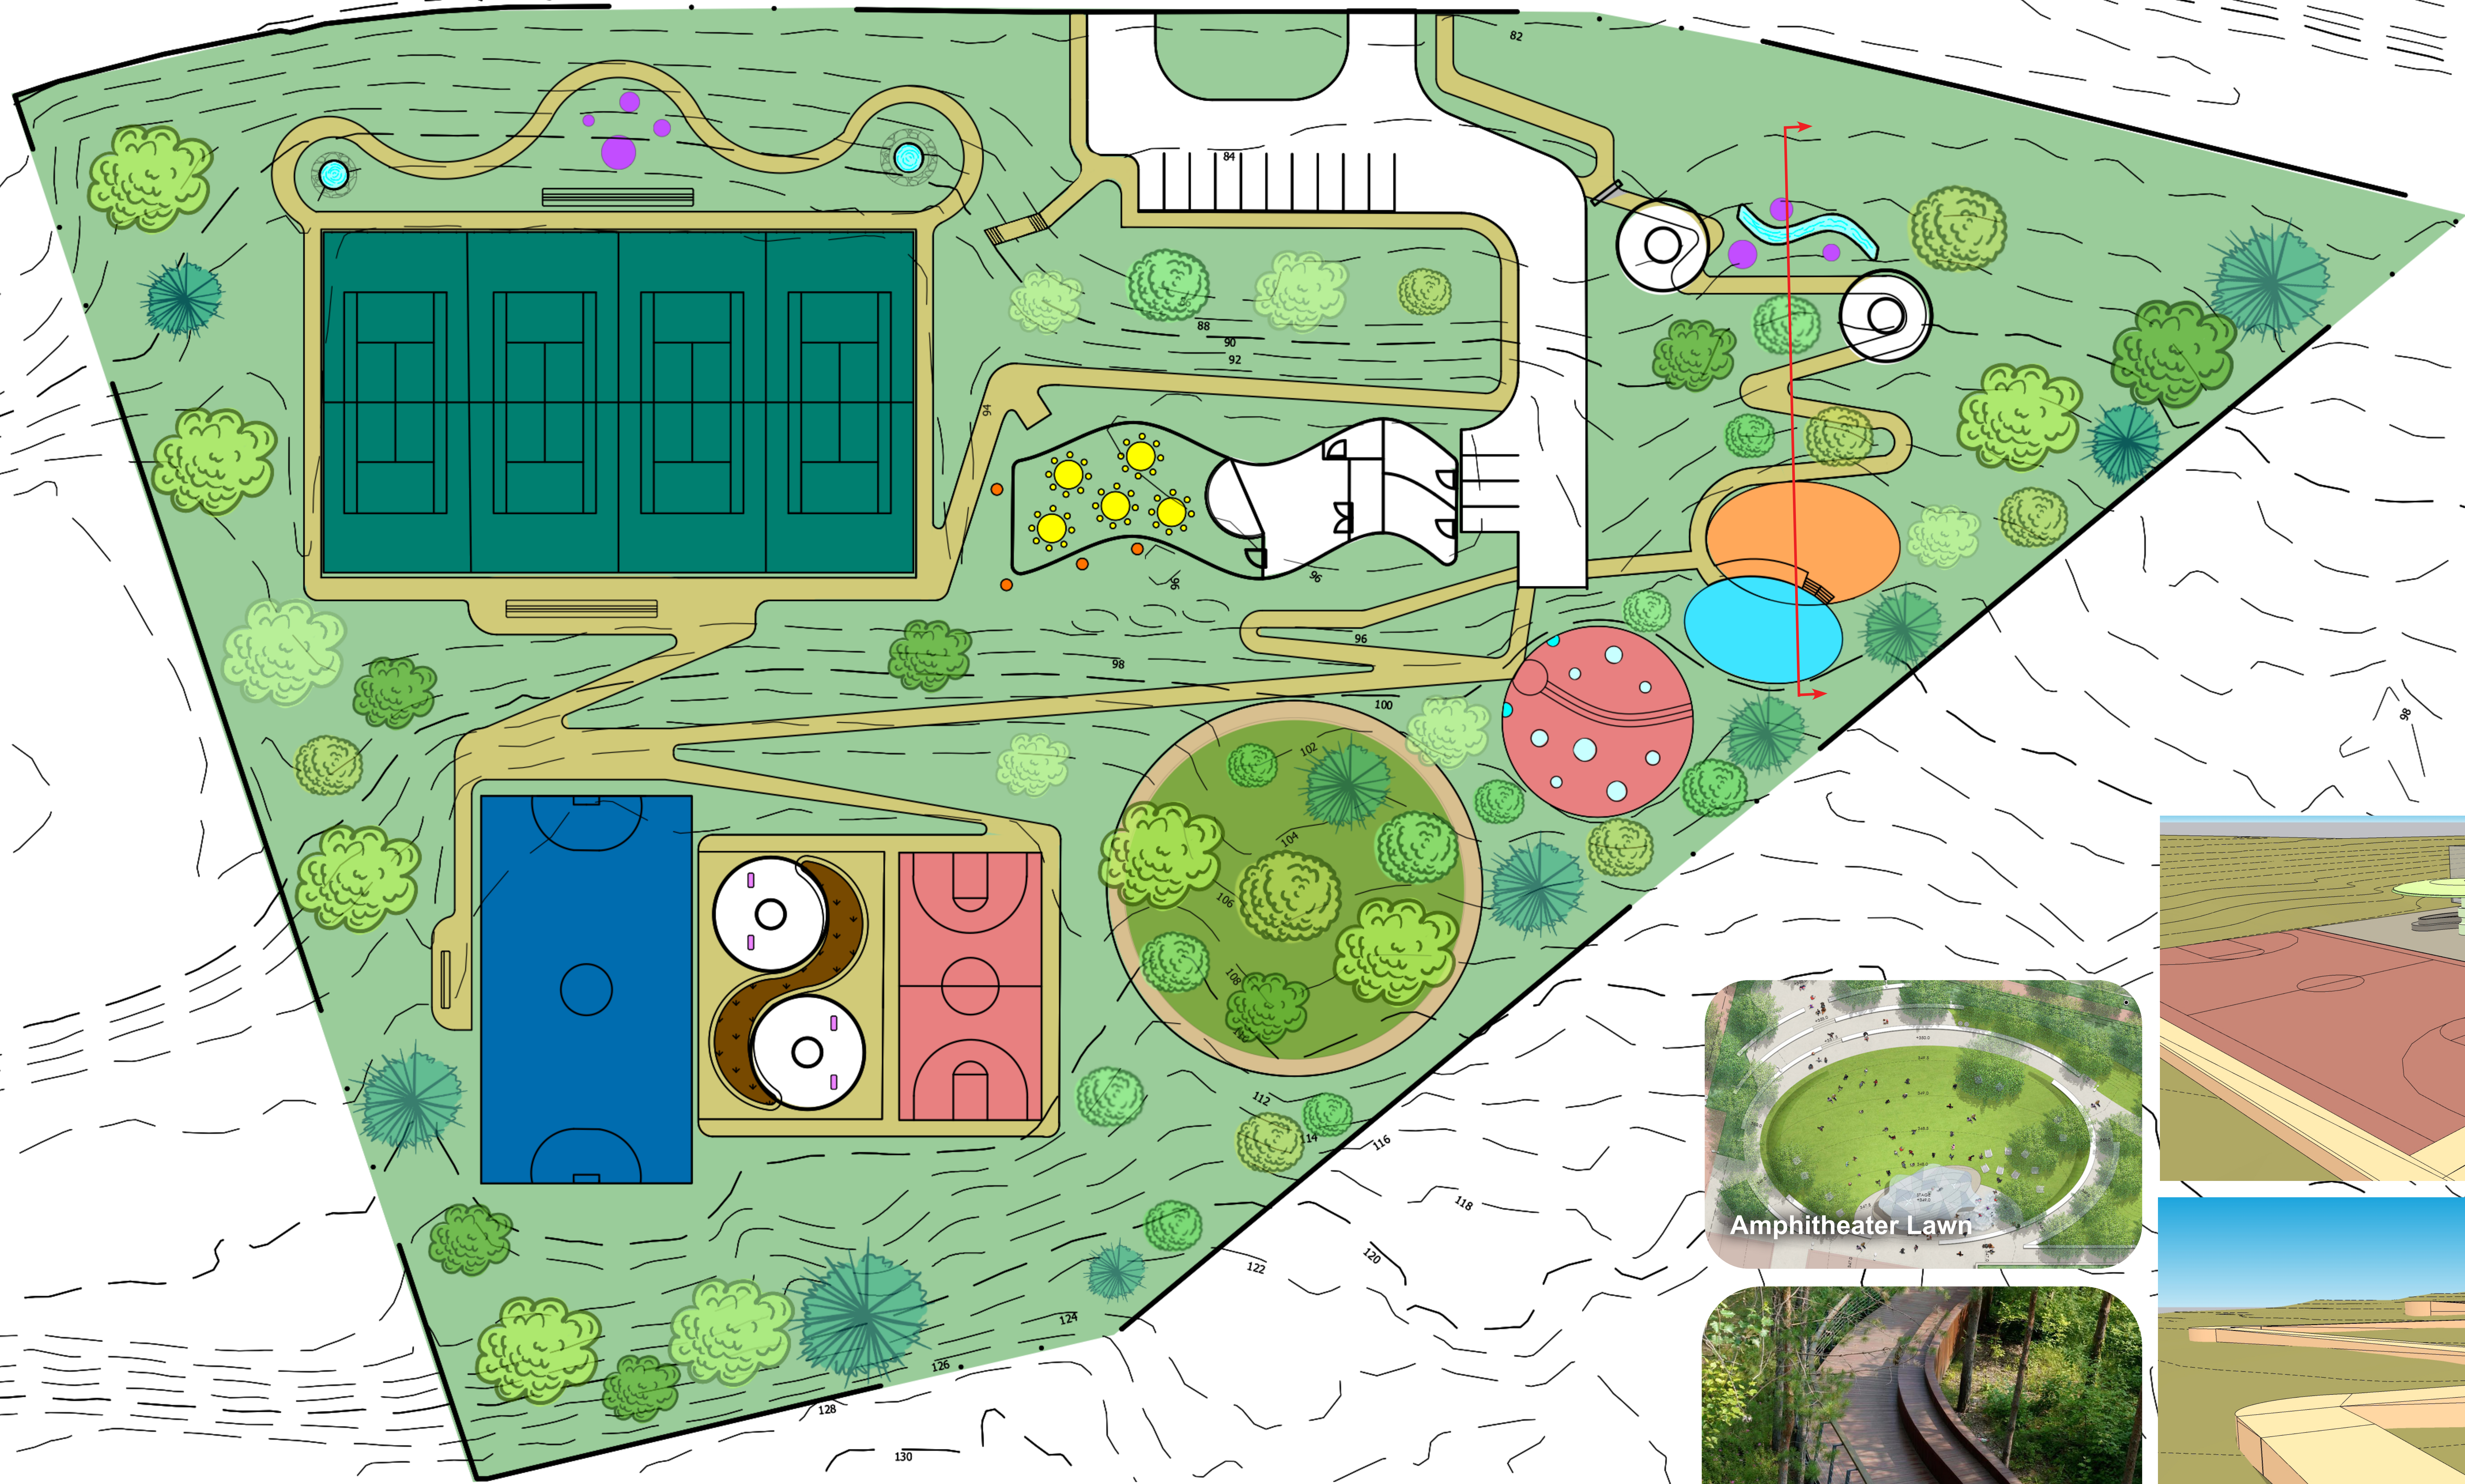

New Carrollton's Agora

Where Everyone is Invited to Connect, Play, and Socialize

Reimagining Vera Cope Weinbach Park to an accesible outdoor space & social venue that celebrates connection, protects MD's ecosystems, & expands the overall reach & use of the park.

0 5 10 20 40 US Feet

SECTION ELEVATION A-A₁

10' 20'