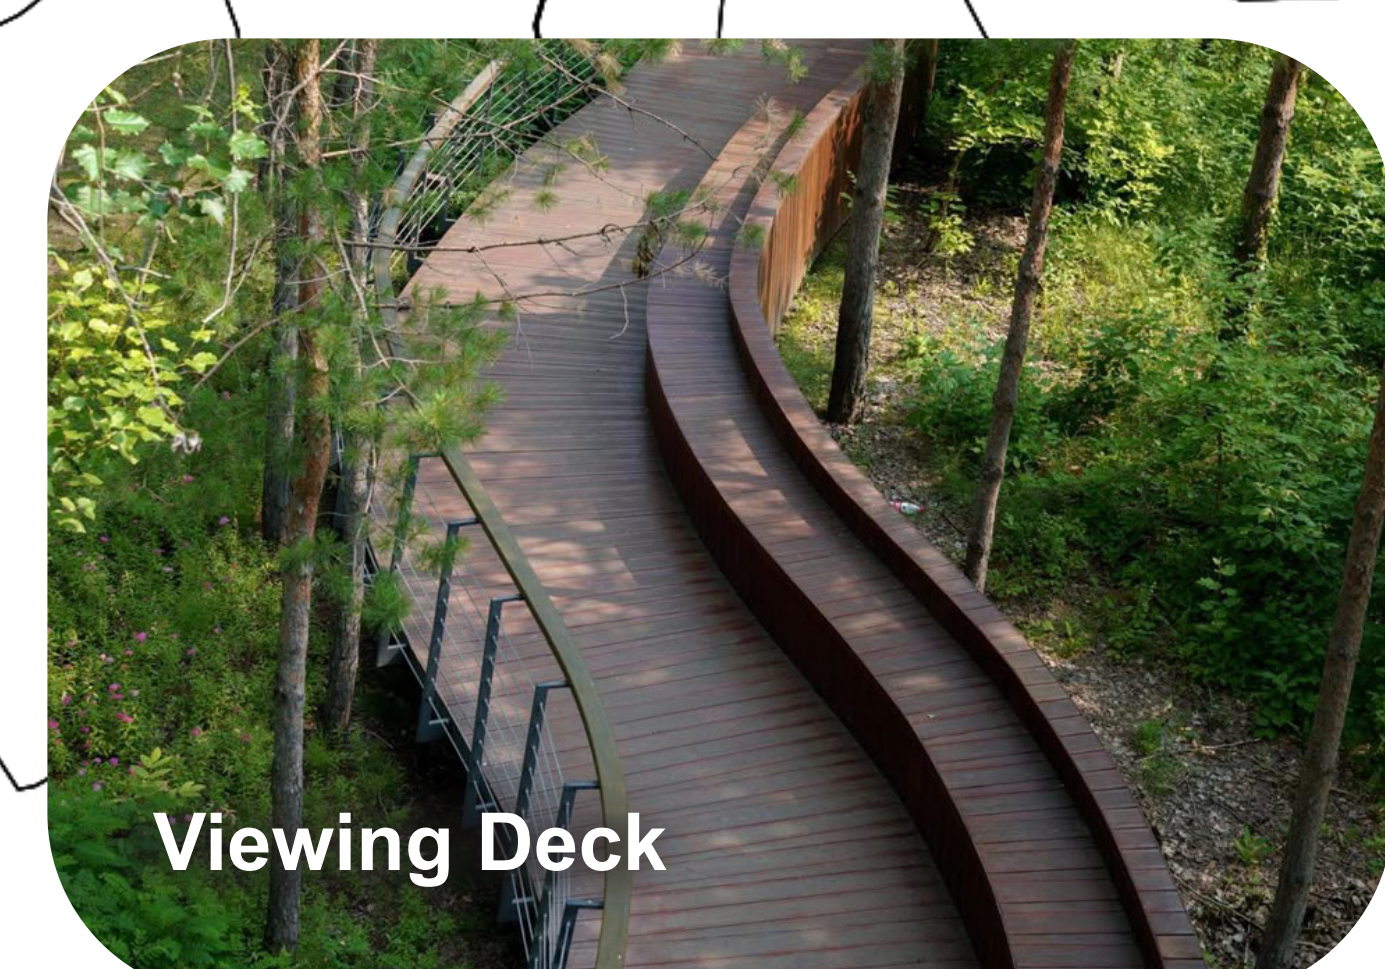

New Carrollton's Agora

Where Everyone is Invited to Connect, Play, and Socialize

Reimagining Vera Cope Weinbach Park to an accesible outdoor space & social venue that celebrates connection, protects MD's ecosystems, & expands the overall reach & use of the park.

0 5 10 20 40 US Feet

SECTION ELEVATION A-A₁